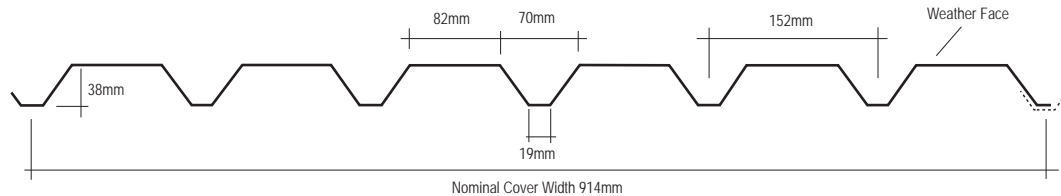

Each data sheet contains all the relevant information and incorporates wind loading tables.

Available in a choice of thicknesses, finishes and colours, there is a Coverworld product to suit every requirement.

CW32

CW34

CW38

CW24

CW20

WALL PROFILES

roofing and cladding technology