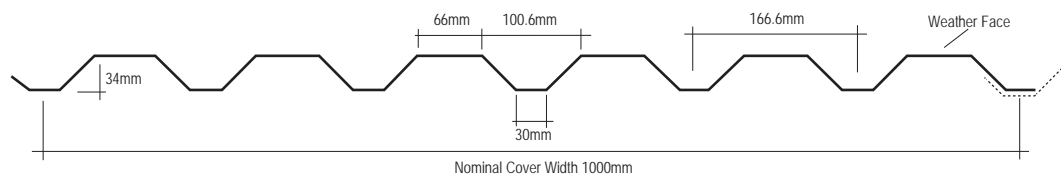

COVERWORLD
UK LIMITED

Coverworld's standard range of profiled wall sheets are shown below. Details of shape, dimensions, weight and typical data of the different Coverworld profile types and products are included in this manual in the form of data sheets.

Each data sheet contains all the relevant information and incorporates wind loading tables.

Available in a choice of thicknesses, finishes and colours, there is a Coverworld product to suit every requirement.

CW32

CW34

CW38

CW24

CW20

WALL PROFILES

roofing and cladding technology