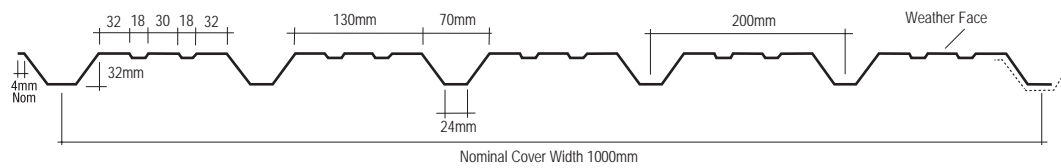

COVERWORLD
UK LIMITED

Coverworld's standard range of profiled wall sheets are shown below. Details of shape, dimensions, weight and typical data of the different Coverworld profile types and products are included in this manual in the form of data sheets.

Each data sheet contains all the relevant information and incorporates wind loading tables.

Available in a choice of thicknesses, finishes and colours, there is a Coverworld product to suit every requirement.

CW32

CW34